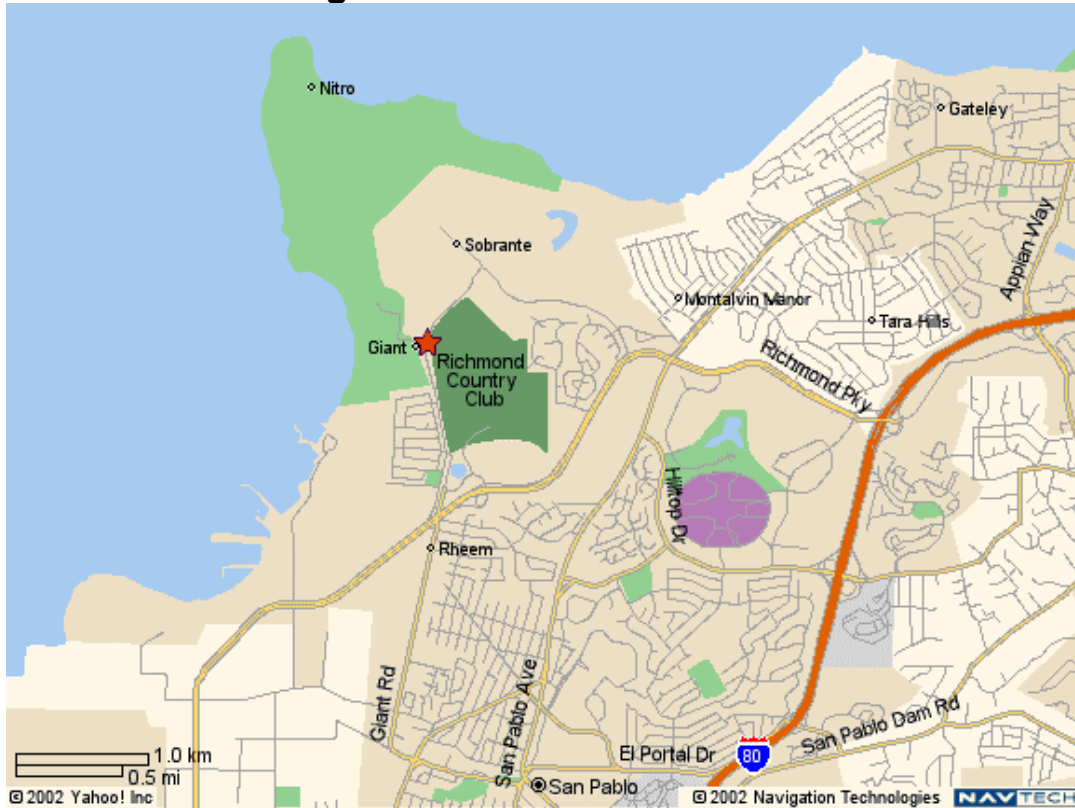

From the SFBAC Youth Leader Training Center to Point Pinole Regional Park

Start at **1001 Davis St, San Leandro, CA 94577-1514**

Take the **I-880 NORTH** ramp towards **OAKLAND**

Merge on **I-880 NORTH**
Continue to **I-80 EAST/I-580 WEST**

Continue on **I-80 EAST** towards **SACRAMENTO/VALLEJO**

Take the **FITZGERALD DR/RICHMOND PKWY** exit

Turn Left on **FITZGERALD DR/RICHMOND PKY**

Bear Right on **RICHMOND PKY**

Turn Right on **ATLAS RD**

Turn Left on **5551 Giant Highway, San Pablo, CA 94806-6002**