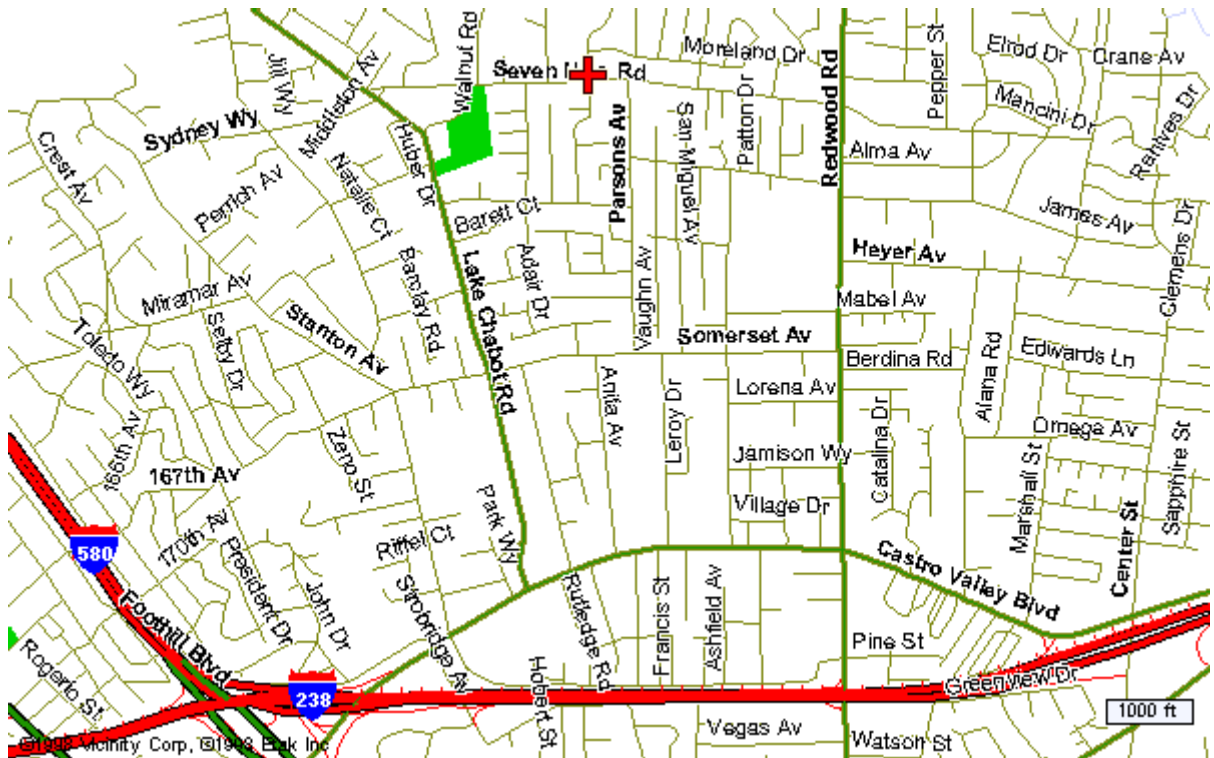

## Directions to LDS Church in Castro Valley, 3900 Seven Hills Road

**Directions:** The Church is about 1 mile north of I-580 in Castro Valley. Castro Valley is located between Hayward and Dublin.

**Eastbound from Oakland and Hayward:** I-580 **East**. Take **Redwood** Road North from I-580. Pass Castro Valley High School. Turn Left on Seven Hills Road. Proceed to 3900 Seven Hills Road.

**Westbound from Dublin and Livermore:** I-580 **West**: Take **Strobridge** Ave. North from I-580. Turn right on Castro Valley Blvd. Turn Left on Lake Chabot Road. Turn Right on Seven Hills Road. Proceed to 3900 Seven Hills Road.

Alternately, for Westbound traffic, take Redwood Road North from I-580. Pass Castro Valley High School. Turn Left on Seven Hills Road. Proceed to 3900 Seven Hills Road. There is a little less traffic with the Strobridge route.